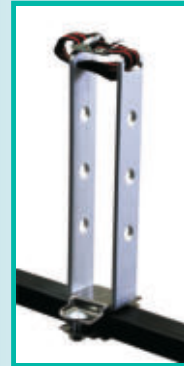

Edelstahl-Ovalbügel,
Oval stainless Steel-support

78951

ECKLA-V-BÜGEL

Edelstahl, für schmale Boote
Oval stainless steel-V- bar,for narrow boats

78953

ECKLA-Mehrfach-Paddelhalter

Aluminium
Multi paddle holder, aluminium

78945

ECKLA Mast- und Paddelhalter

aus Kunststoff
Mast- and paddleholder , plastic

78955

ECKLA-STAHL-FLACH-OVALBÜGEL

Stahl pulverbeschichtet,
ECKLA-flat-oval-support for roofrack, steel,
powdercoated

79947

78984